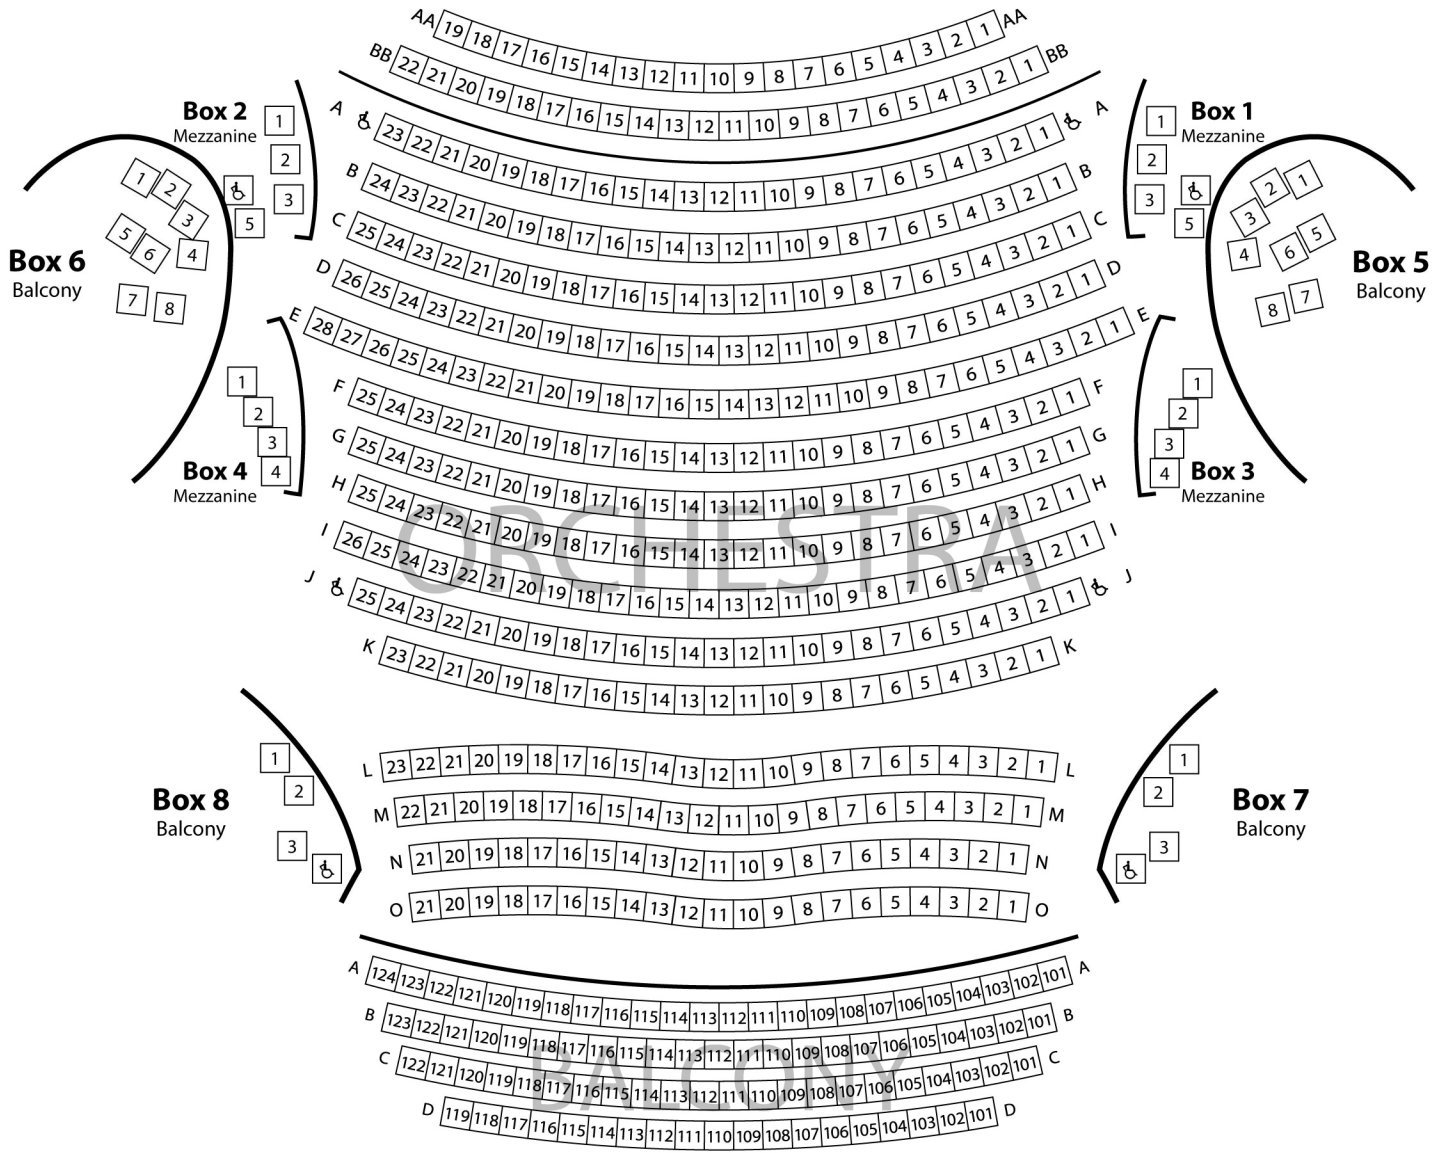

# SEATING CHART

1310 11th Street  
Santa Monica, CA 90401  
T: 310-434-3412  
F: 310-434-3439  
www.thebroadstage.com

♿ ADA seating