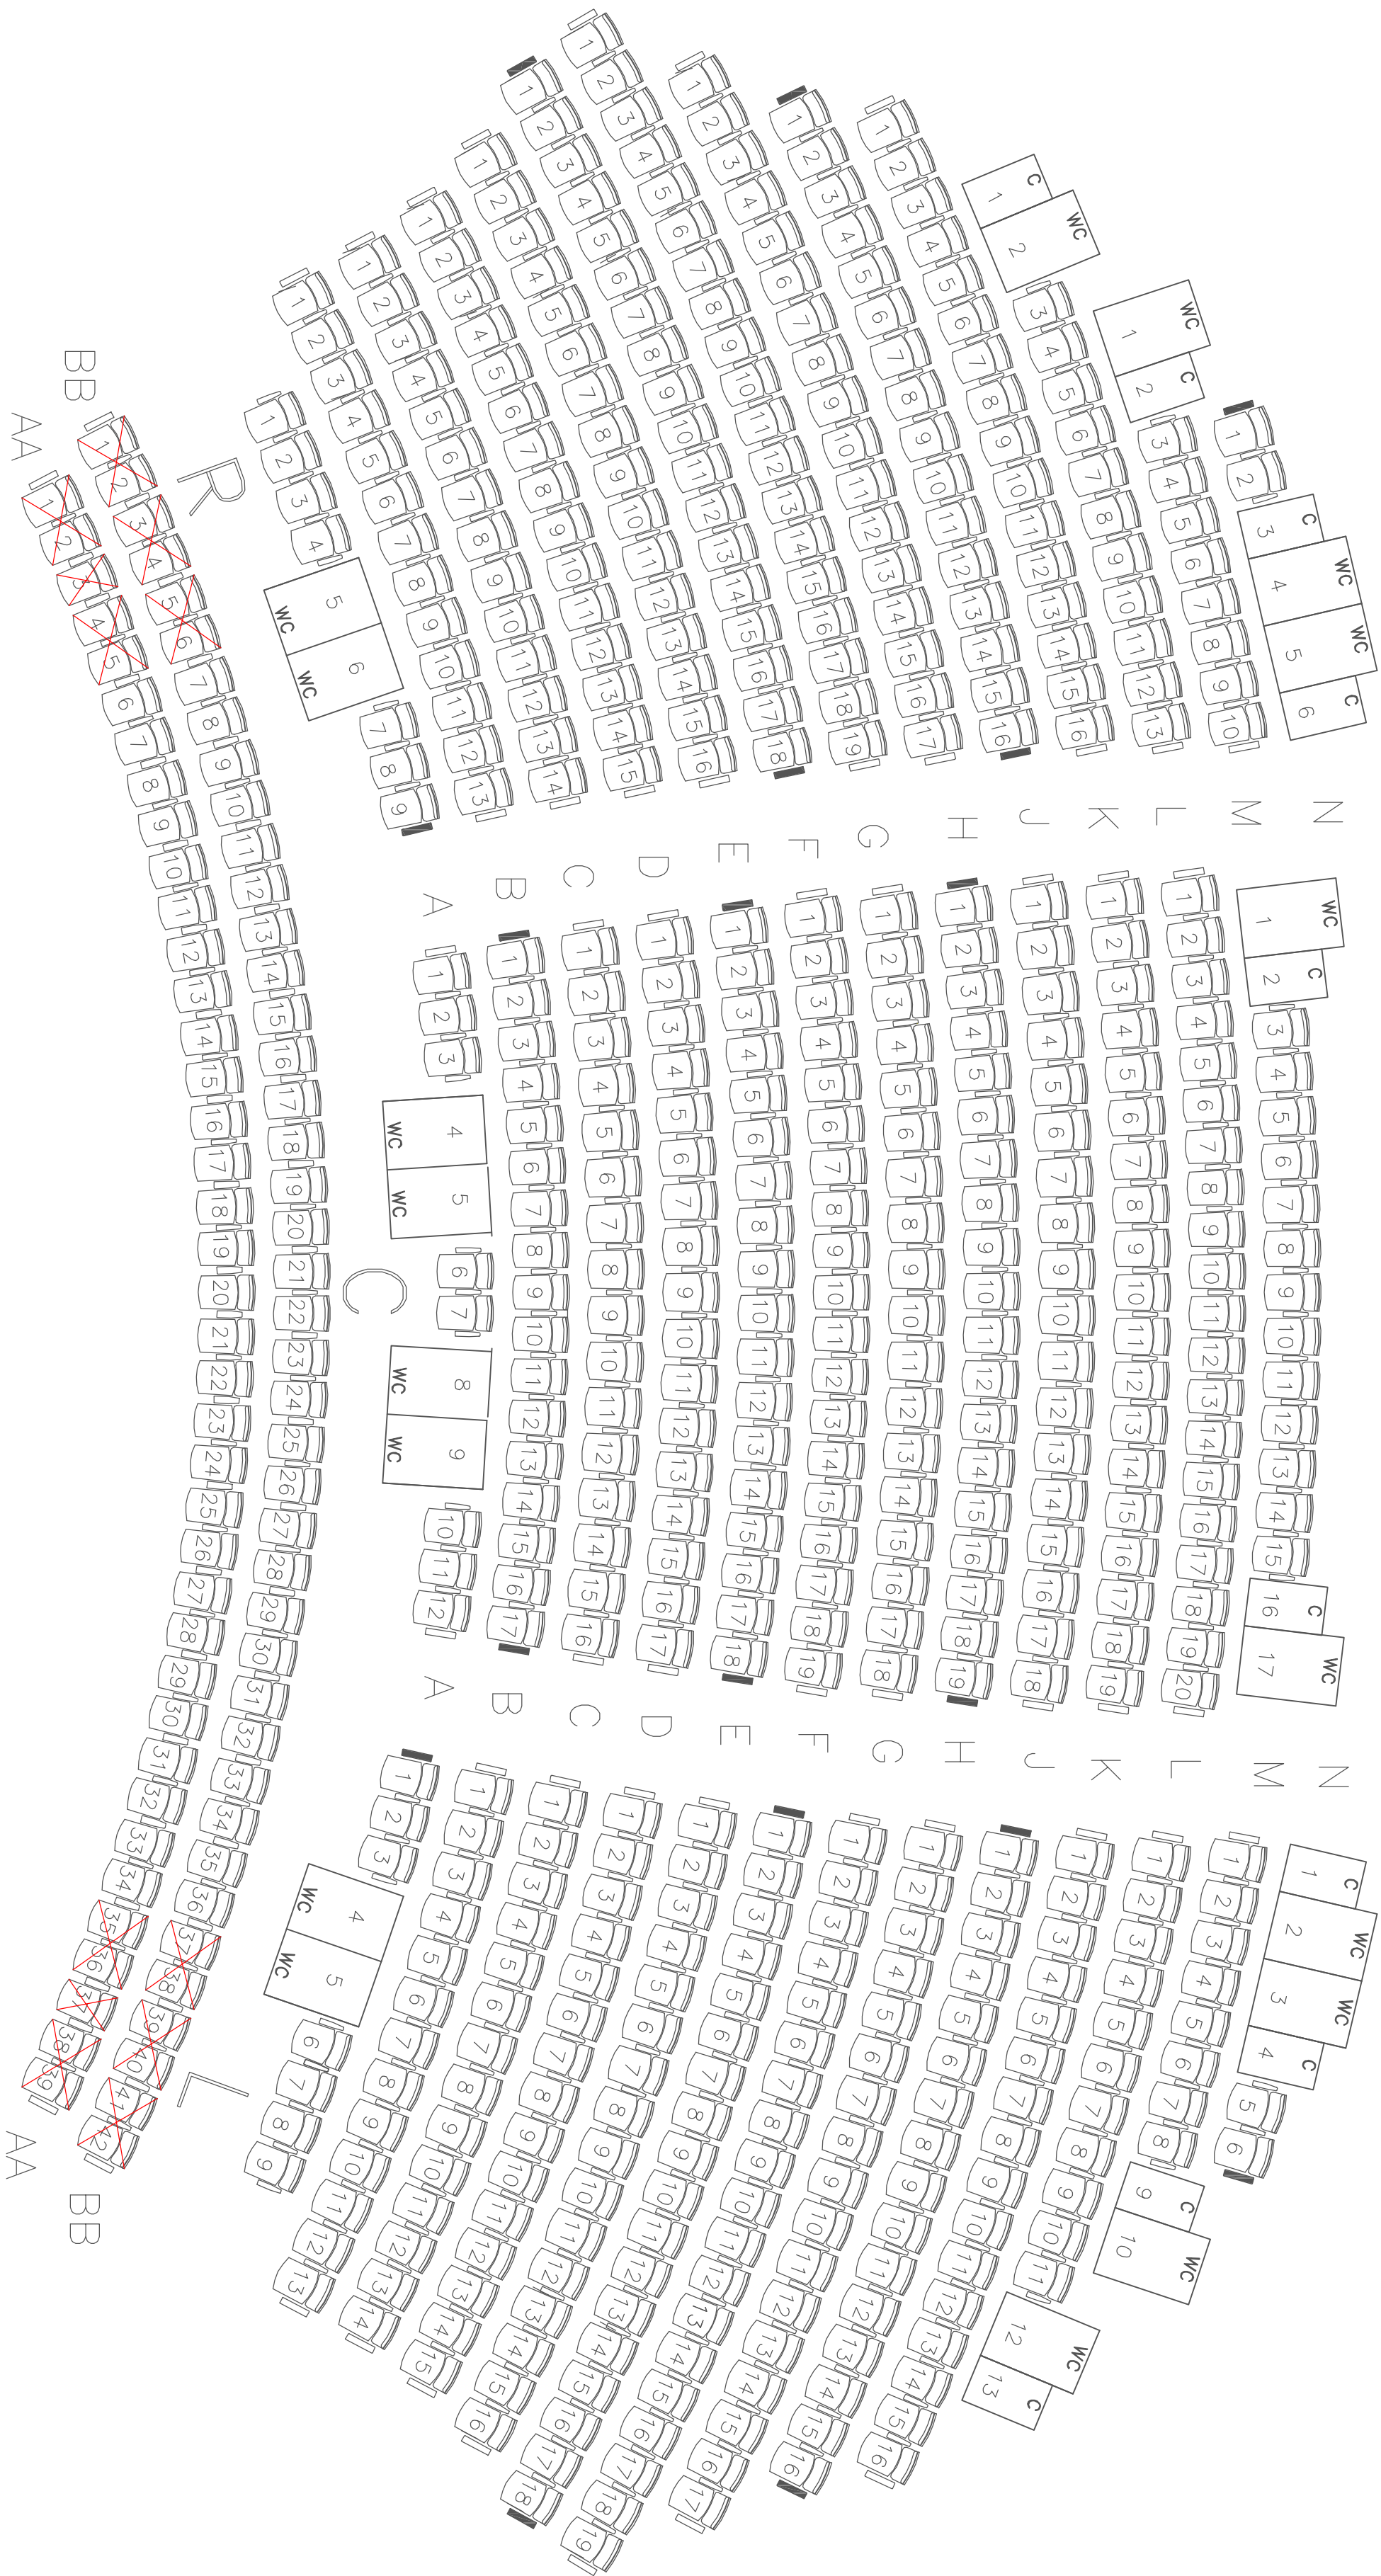

ORCHESTRA LEVEL

6801 Hollywood Blvd
Suite 180
Hollywood, CA
90028

Project: ORCH ROW AA - MEZZ 3, STANDARD FOH

Title: ORCHESTRA LEVEL

Date: 06.26.13

Scale: Scaled to Fit

= frequently removed

Capacity: AA/BB: 81, A - N: 574

Total Capacity: 3,320

Drawing Number:

1 of 5