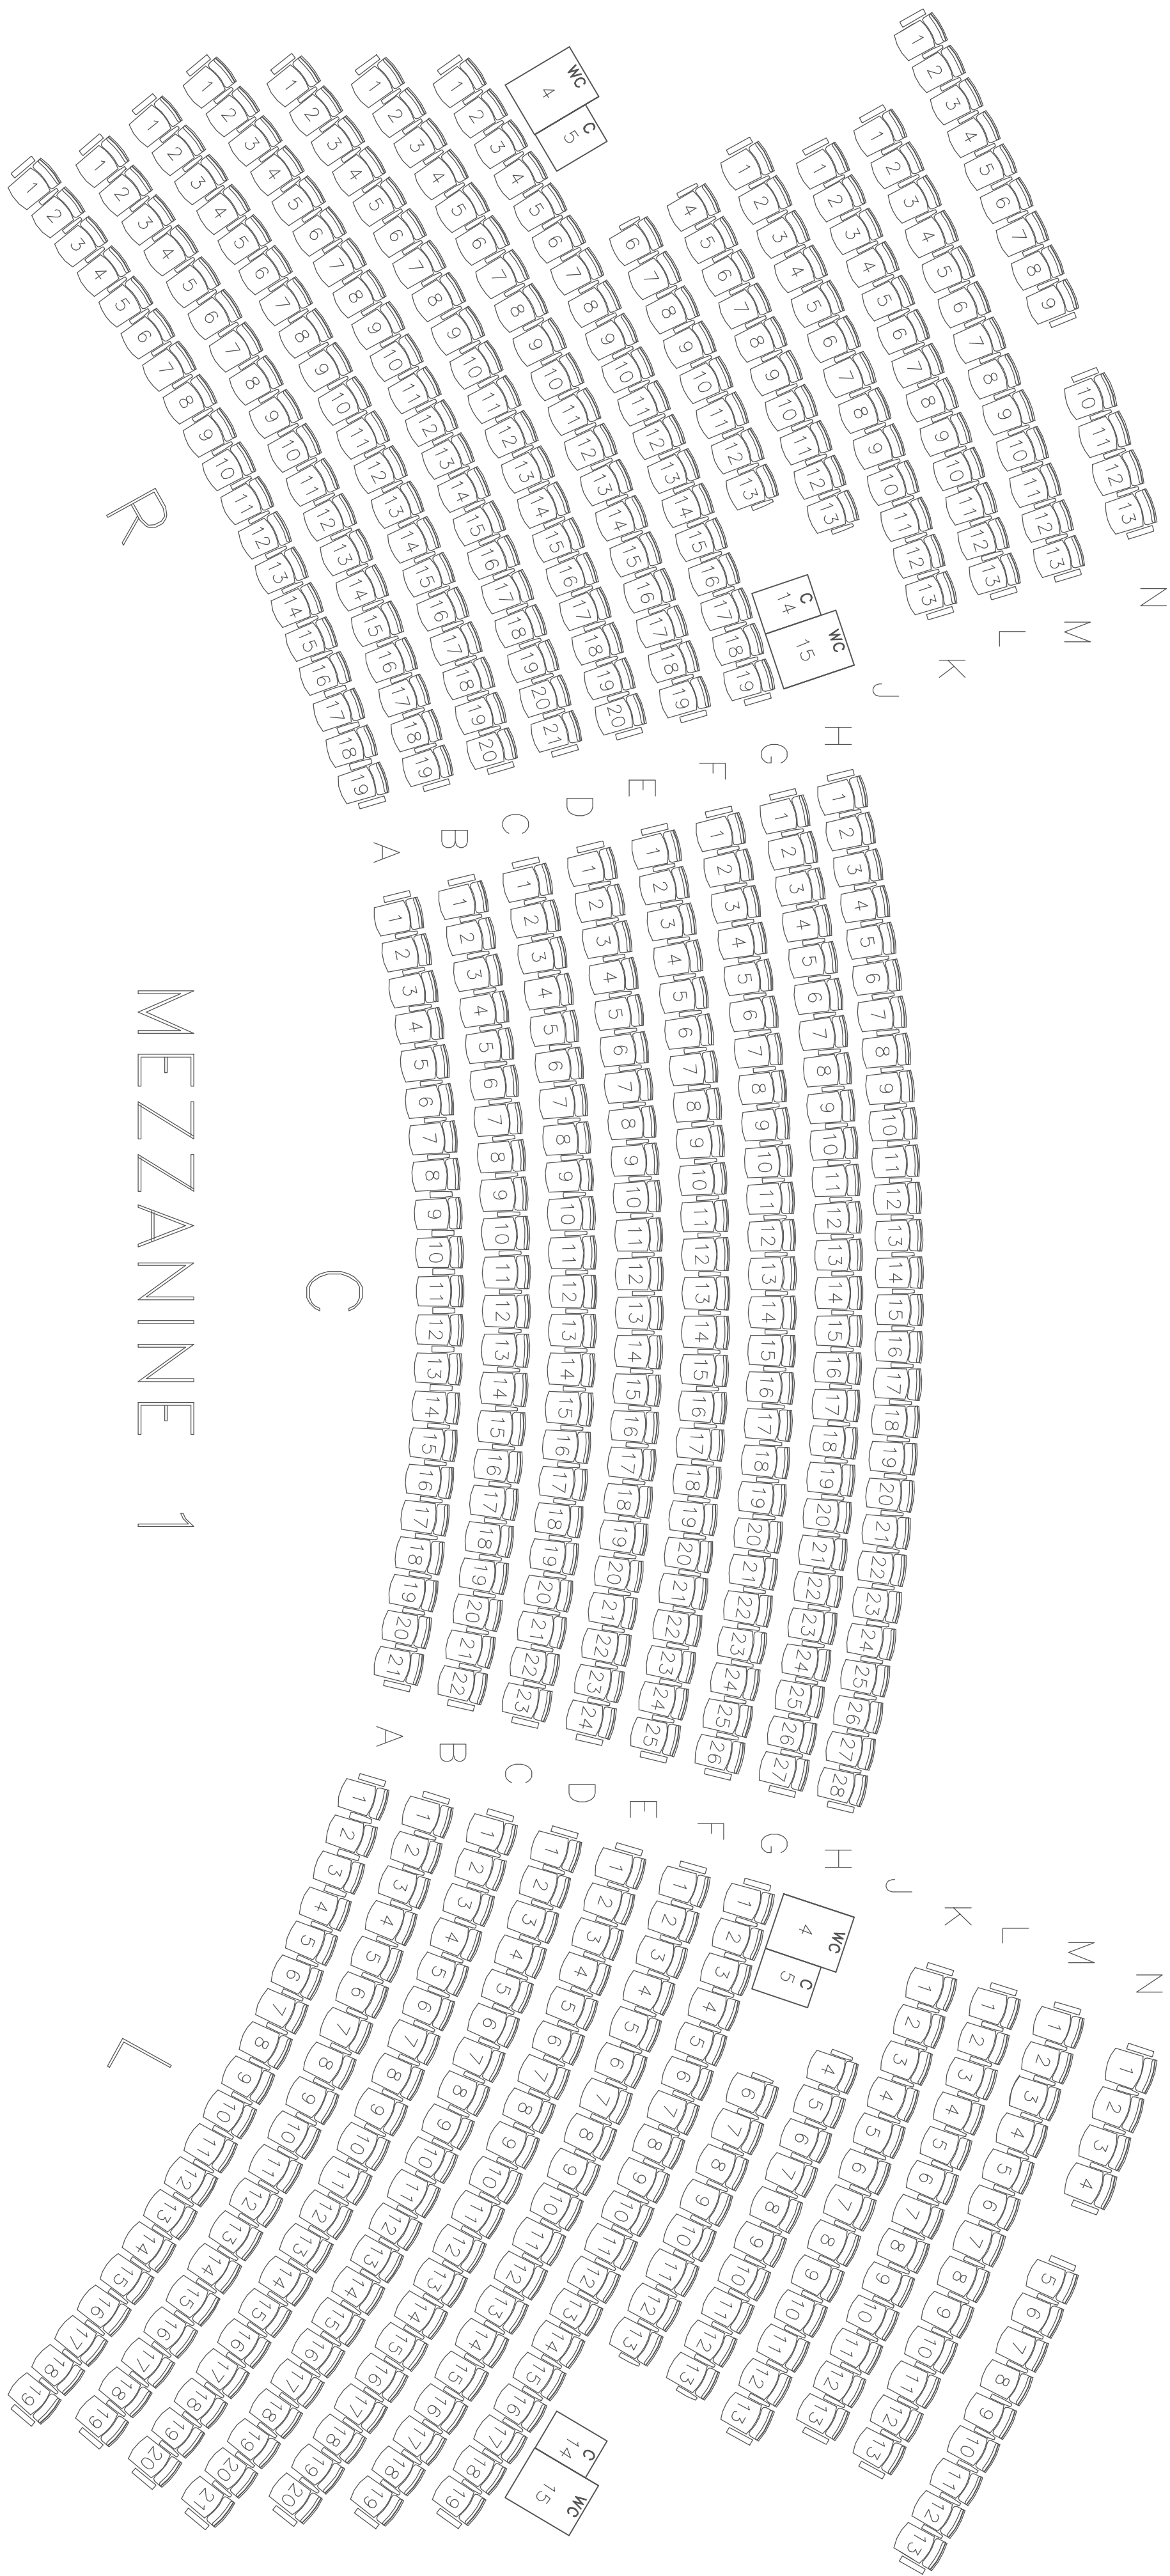

MEZZANINE 1

6801 Hollywood Blvd
Suite 180
Hollywood, CA
90028

Project: ORCH ROW AA - MEZZ 3, STANDARD FOH

Title: MEZZANINE 1

Date: 06.26.13

Capacity: 618

= removable

Scale: Scaled to Fit

Total Capacity: 3,320

Drawing Number:

3 of 5