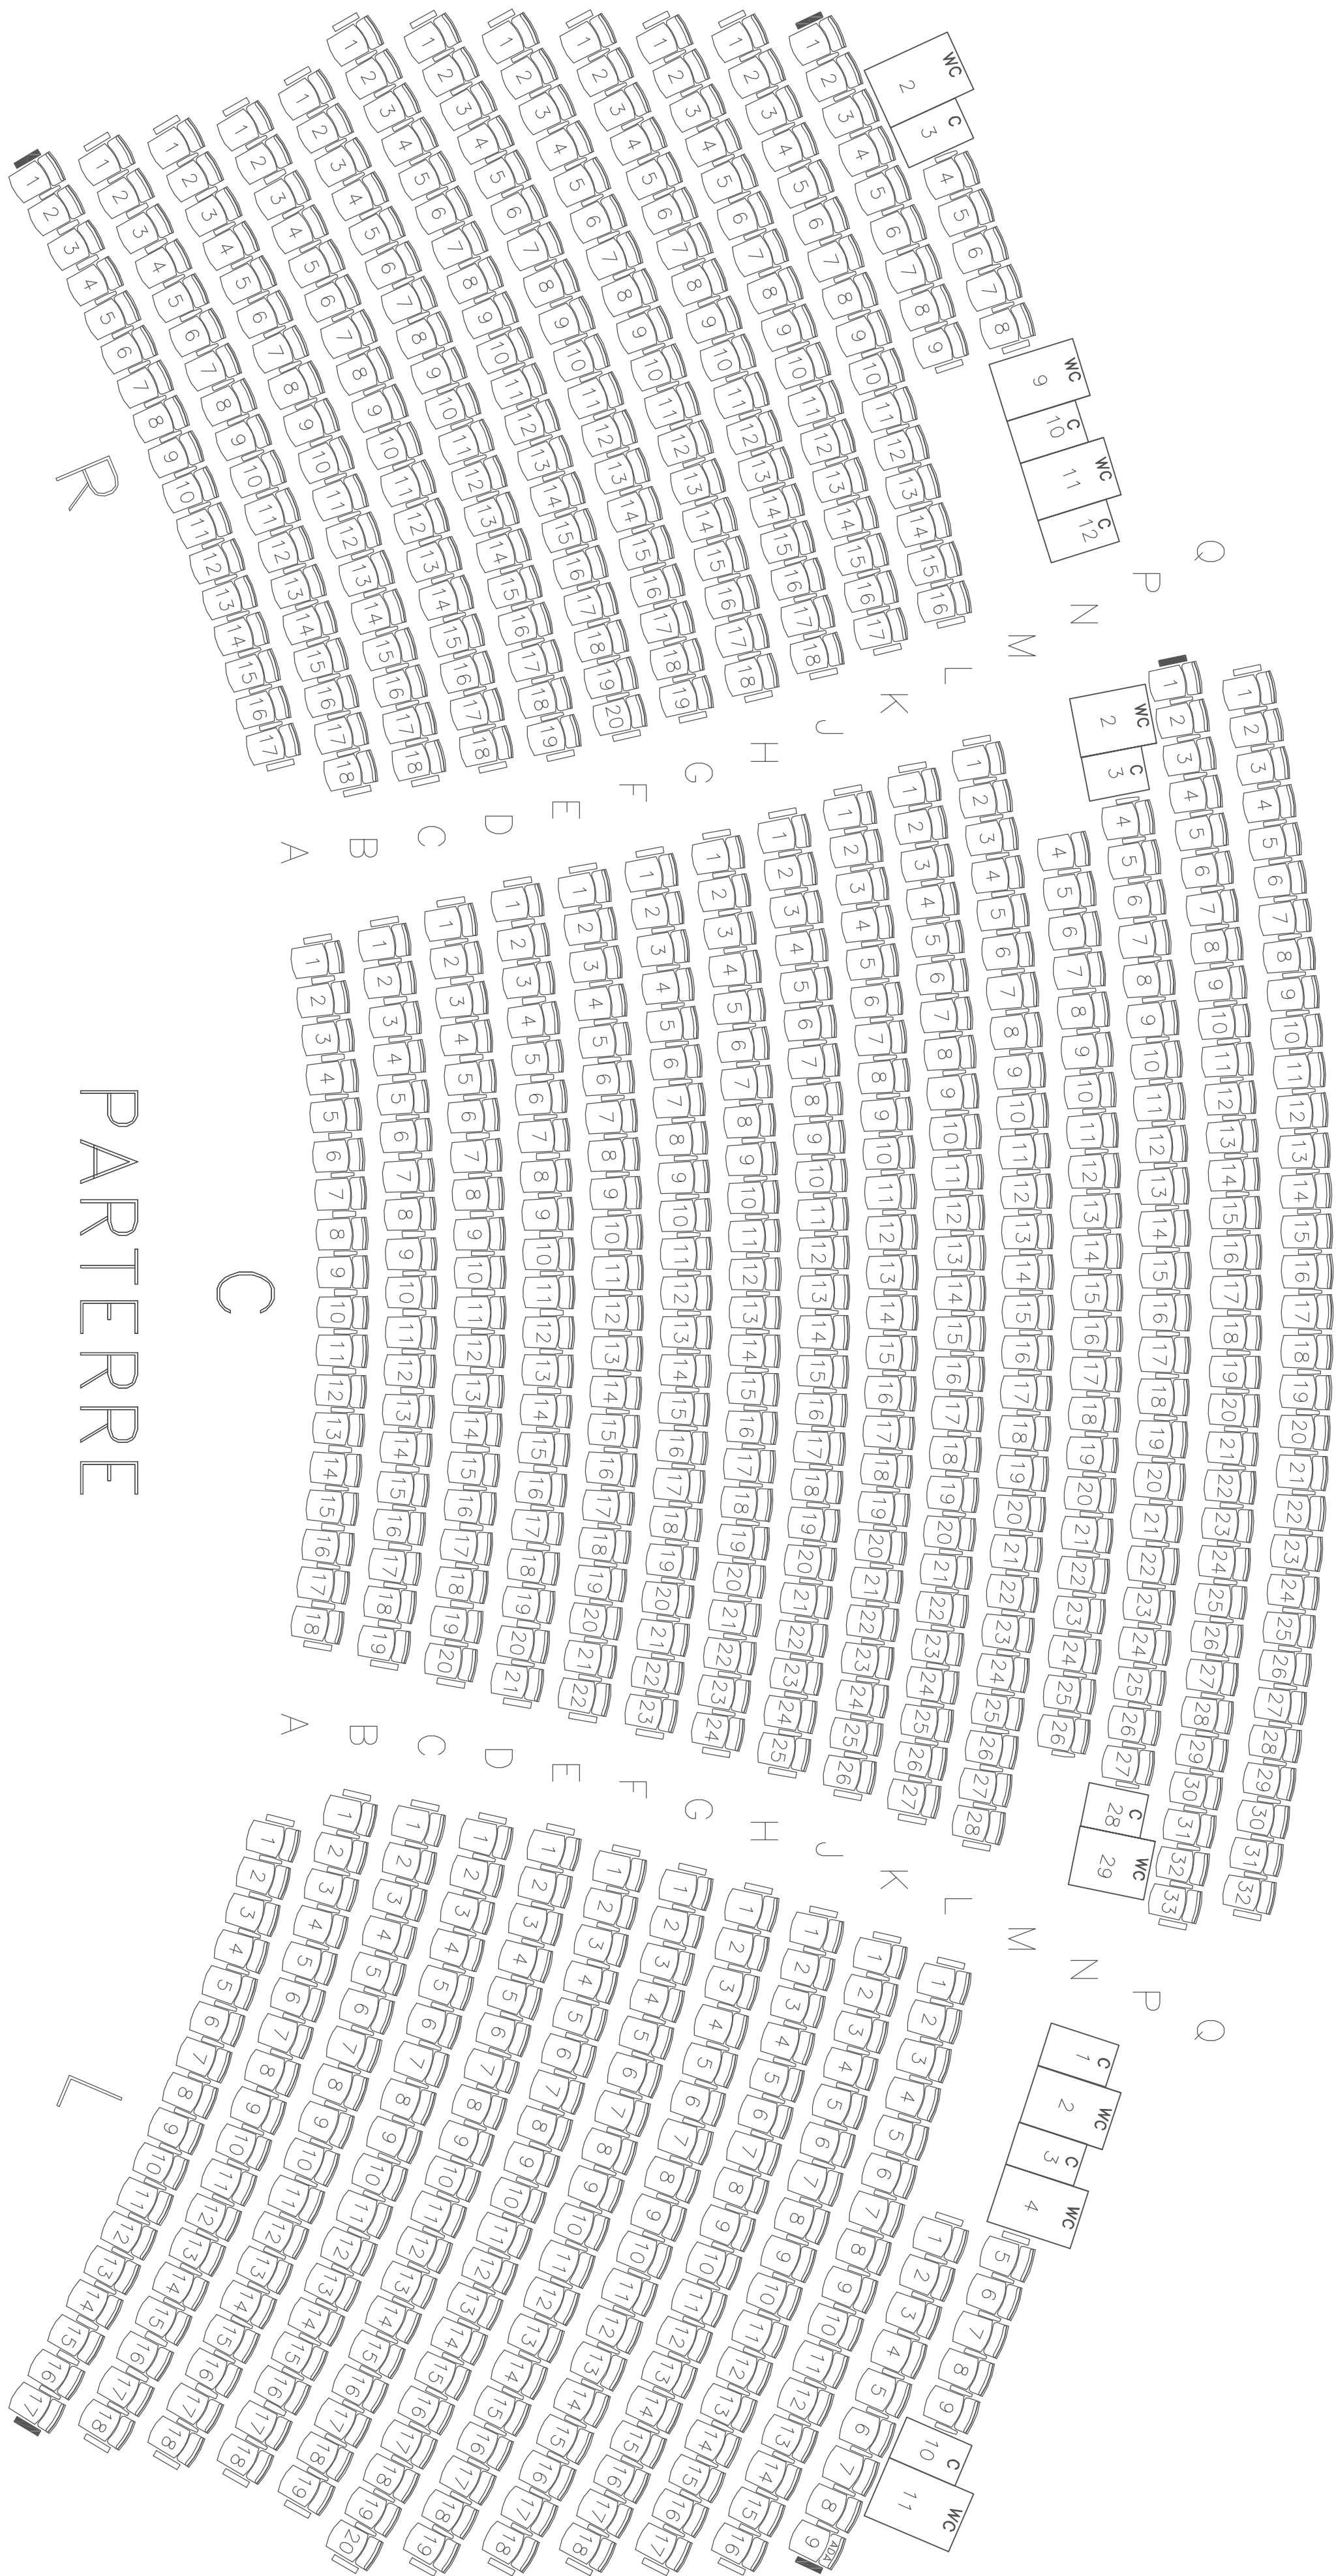

6801 Hollywood Blvd  
 Suite 180  
 Hollywood, CA  
 90028

**Project:** ORCH ROW AA - MEZZ 3, STANDARD FOH  
**Title:** OVERALL SEATING CHART  
**Date:** 06.26.13  
**Scale:** Scaled to Fit  
**Capacity:** 3,320

**Drawing Number:**  
**CHART**

Total Capacity: 3,320

Drawing Number:

1 of 5

PARTERRE

6801 Hollywood Blvd  
Suite 180  
Hollywood, CA  
90028

Project: ORCH ROW AA - MEZZ 3, STANDARD FOH

Title: PARTERRE LEVEL

Date: 06.26.13

Title: MEZZANINE 1

Date: 06.26.13

Capacity: 618

= removable

Scale: Scaled to Fit

Total Capacity: 3,320

Drawing Number:

3 of 5