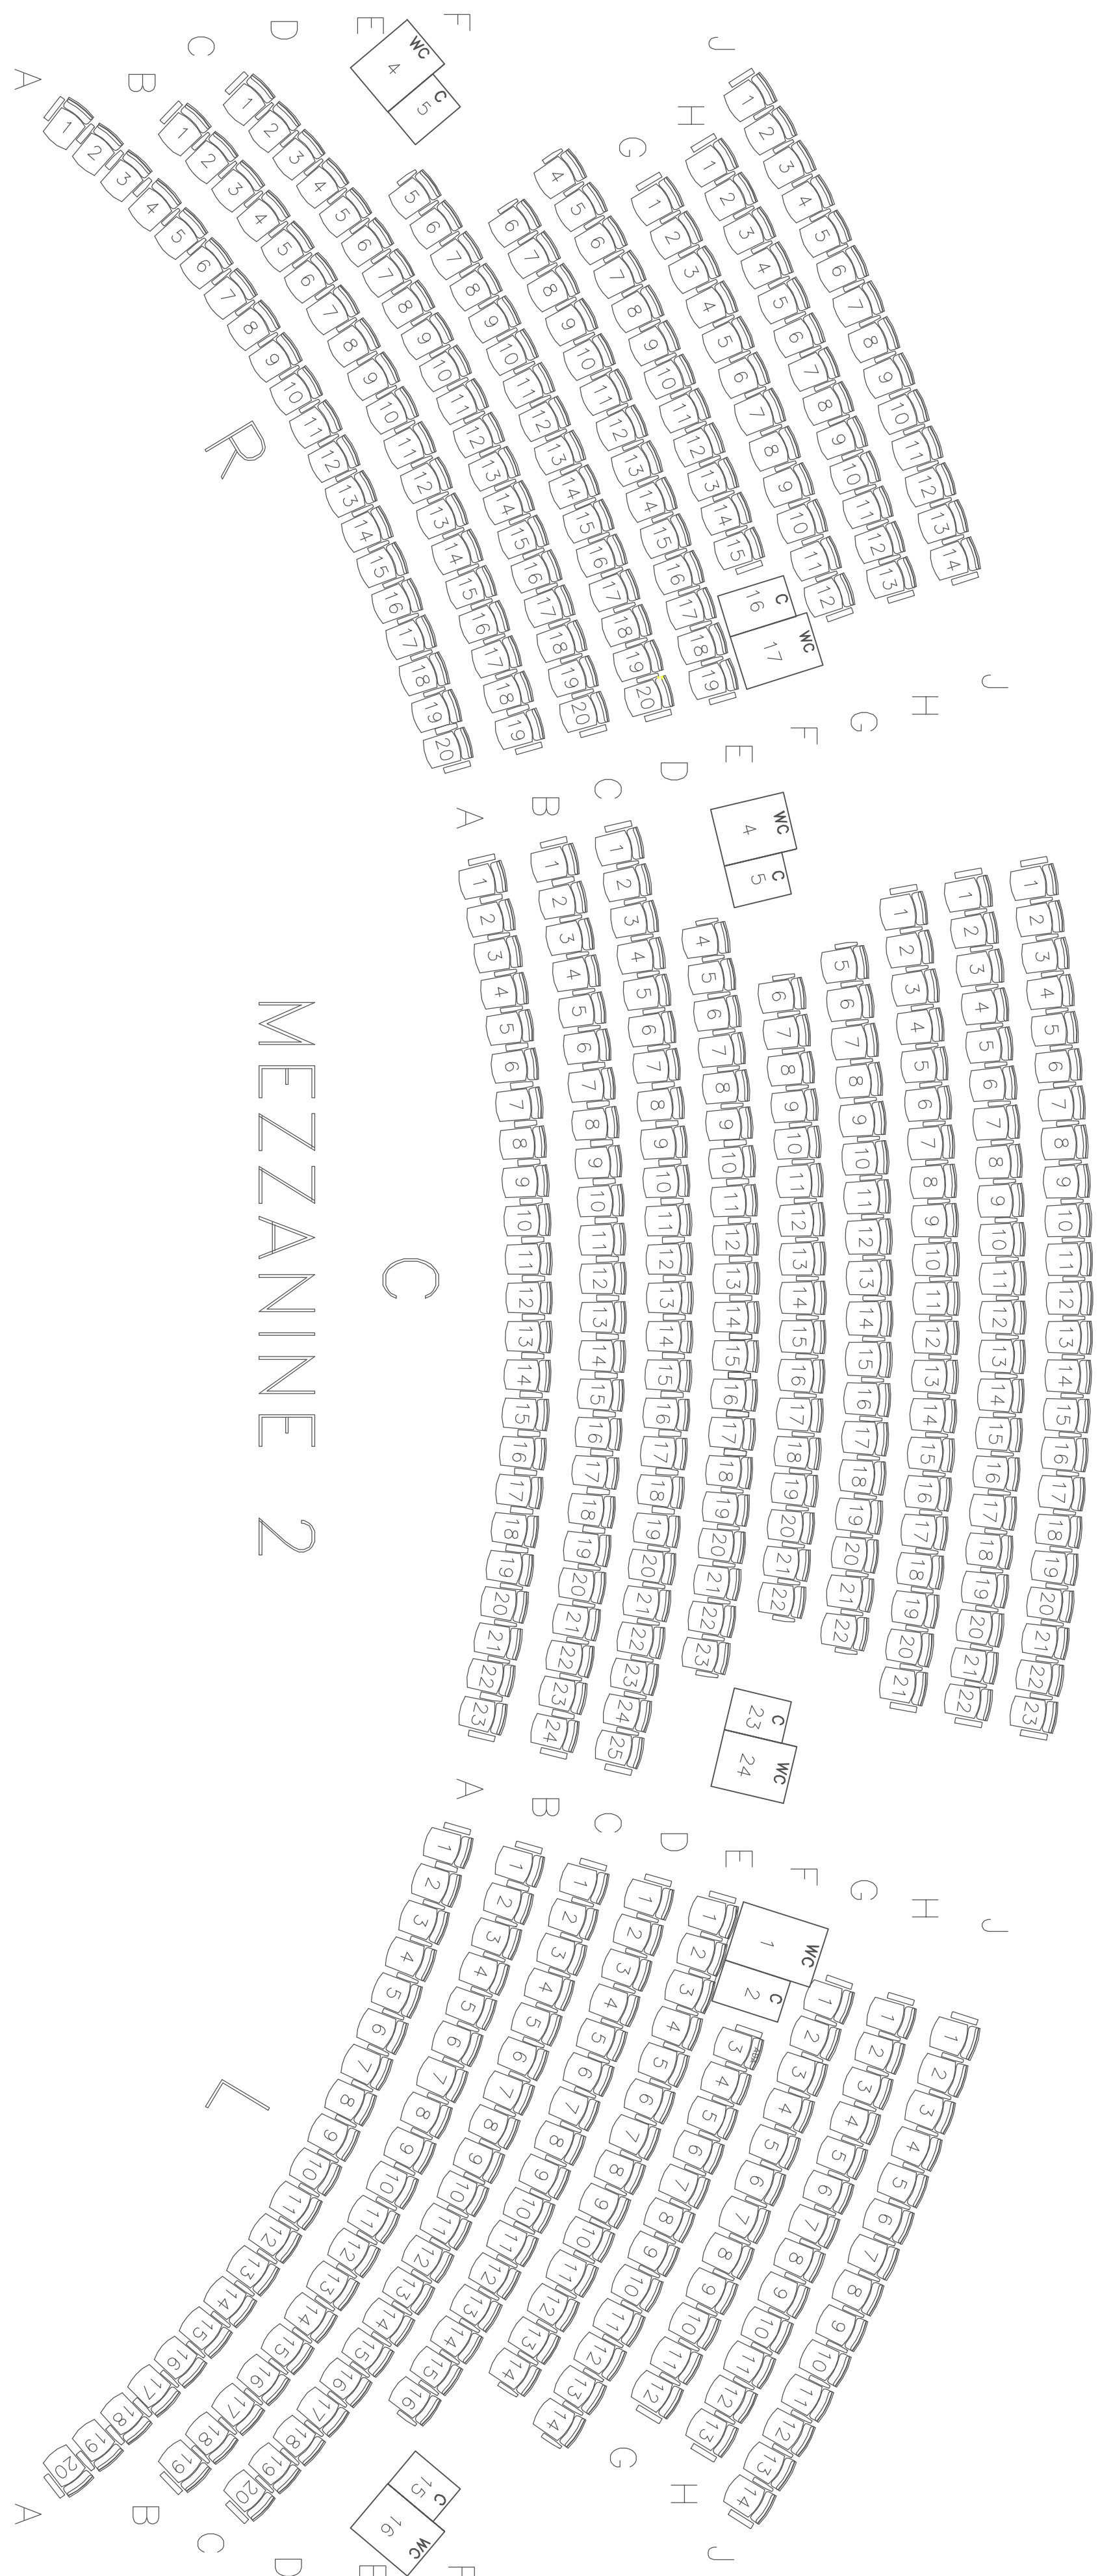

**Drawing Number:**  
**CHART**

Title: MEZZANINE 1

Date: 06.26.13

Capacity: 618

= removable

Scale: Scaled to Fit

Total Capacity: 3,320

Drawing Number:

3 of 5